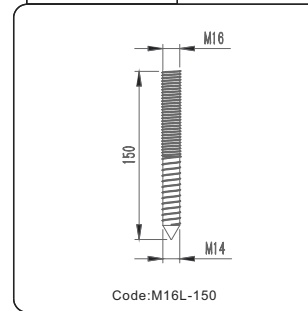

Drawing ID

FS-7BX

Product Info.

Finish	Code
Polish	FS-7BM
Satin	FS-7BS
Texture Black	FS-7BB

Concrete Fix

Timber Fix

Front View

Side View

Cover Included

MATERIAL:

Duplex 2205 Stainless Steel

CATALOGUE AND DESCRIPTION:

- > Glass Fixing System
- > Friction Bolt Fix Spigot
- > Suitable for 12 - 15.04mm Glass

NOTES:

This drawing and or specification is the property of Silver Stone Hardware Pty Ltd - and must be returned to them on request. Unauthorised use may result in Legal Action. Its contents must not be made public, nor copied, nor used directly or indirectly in any way.