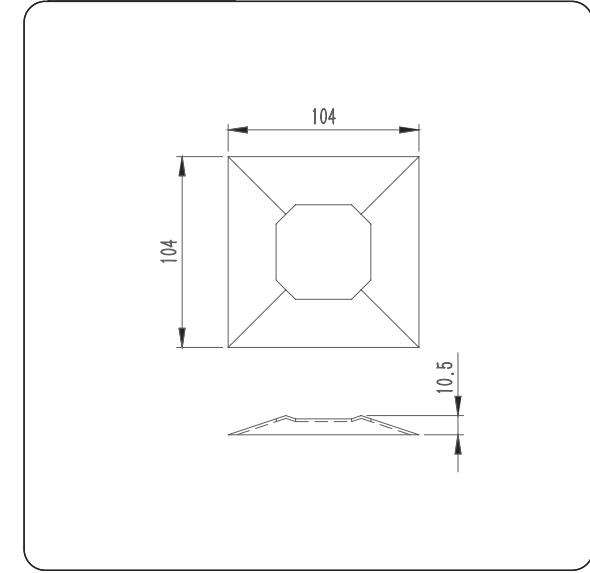

Drawing ID

FS-7BX

Product Info.

Finish	Code
Polish	FS-7BM
Satin	FS-7BS
Texture Black	FS-7BB

Concrete Fix

Timber Fix

Front View

Side View

Cover Included

MATERIAL:

Duplex 2205 Stainless Steel

CATALOGUE AND DESCRIPTION:

- > Glass Fixing System
- > Friction Bolt Fix Spigot
- > Suitable for 12 - 15.04mm Glass

NOTES:

This drawing and or specification is the property of Silver Stone Hardware Pty Ltd - and must be returned to them on request. Unauthorised use may result in Legal Action. Its contents must not be made public, nor copied, nor used directly or indirectly in any way.