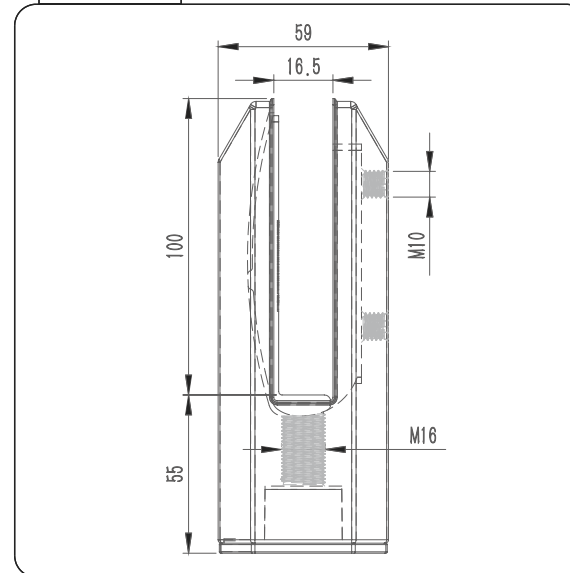

Drawing ID

FS-7BX

Product Info.

Finish	Code
Polish	FS-7BM
Satin	FS-7BS
Texture Black	FS-7BB

Concrete Fix

Timber Fix

Front View

Side View

Cover Included

MATERIAL:

Duplex 2205 Stainless Steel

CATALOGUE AND DESCRIPTION:

- > Glass Fixing System
- > Friction Bolt Fix Spigot
- > Suitable for 12 - 15.04mm Glass

NOTES:

This drawing and or specification is the property of Silver Stone Hardware Pty Ltd - and must be returned to them on request. Unauthorised use may result in Legal Action. Its contents must not be made public, nor copied, nor used directly or indirectly in any way.