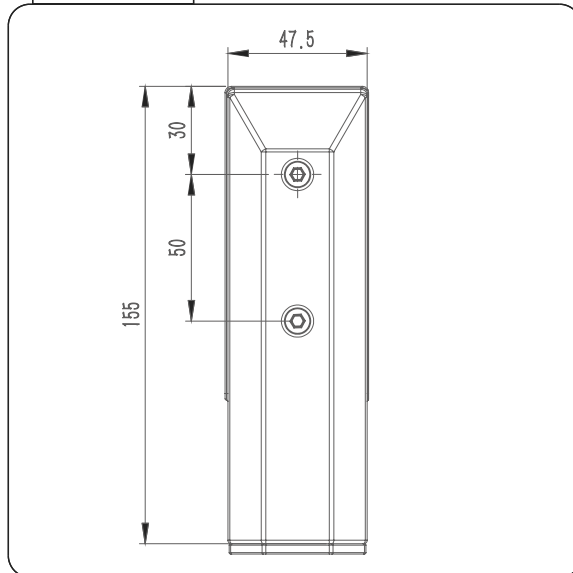

Drawing ID

FS-7BX

Product Info.

Finish	Code
Polish	FS-7BM
Satin	FS-7BS
Texture Black	FS-7BB

Concrete Fix

Timber Fix

Front View

Side View

Cover Included

MATERIAL:

Duplex 2205 Stainless Steel

CATALOGUE AND DESCRIPTION:

- > Glass Fixing System
- > Friction Bolt Fix Spigot
- > Suitable for 12 - 15.04mm Glass

NOTES:

This drawing and or specification is the property of Silver Stone Hardware Pty Ltd - and must be returned to them on request. Unauthorised use may result in Legal Action. Its contents must not be made public, nor copied, nor used directly or indirectly in any way.