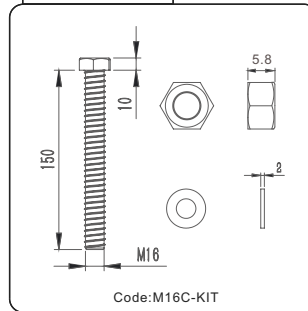

Drawing ID

FS-7BX

Product Info.

Finish	Code
Polish	FS-7BM
Satin	FS-7BS
Texture Black	FS-7BB

Concrete Fix

Timber Fix

Front View

Side View

Cover Included

MATERIAL:

Duplex 2205 Stainless Steel

CATALOGUE AND DESCRIPTION:

- > Glass Fixing System
- > Friction Bolt Fix Spigot
- > Suitable for 12 - 15.04mm Glass

NOTES:

This drawing and or specification is the property of Silver Stone Hardware Pty Ltd - and must be returned to them on request. Unauthorised use may result in Legal Action. Its contents must not be made public, nor copied, nor used directly or indirectly in any way.