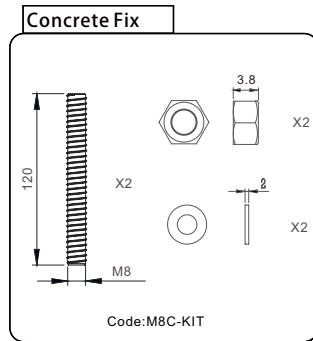

Product Info.	
Finish	Code
Polish	FS-M7EM
Satin	FS-M7ES
Texture Black	FS-M7EB
White	FS-M7EW

Drawing ID
FS-M7EX

MATERIAL:
Duplex 2205 Stainless Steel

CATALOGUE AND DESCRIPTION:

- > Glass Fixing System
- > Mini Friction Edge Mount Spigot
- > Suitable for 12mm Glass