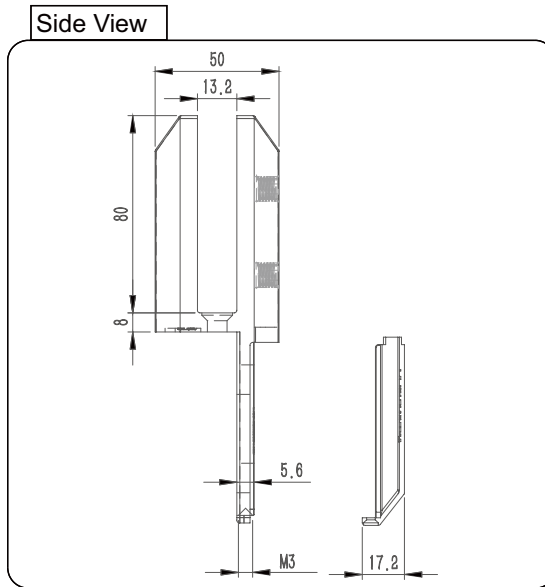

Product Info.	
Finish	Code
Polish	FS-M7EM
Satin	FS-M7ES
Texture Black	FS-M7EB
White	FS-M7EW

Drawing ID
FS-M7EX

MATERIAL:
Duplex 2205 Stainless Steel

CATALOGUE AND DESCRIPTION:

- > Glass Fixing System
- > Mini Friction Edge Mount Spigot
- > Suitable for 12mm Glass