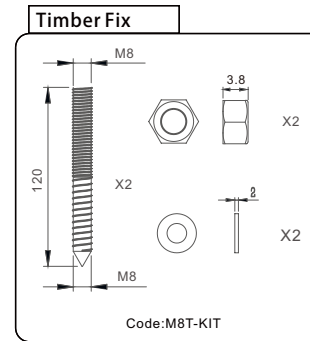

Product Info.	
Finish	Code
Polish	FS-M7EM
Satin	FS-M7ES
Texture Black	FS-M7EB
White	FS-M7EW

Drawing ID
FS-M7EX

MATERIAL:
Duplex 2205 Stainless Steel

CATALOGUE AND DESCRIPTION:

- > Glass Fixing System
- > Mini Friction Edge Mount Spigot
- > Suitable for 12mm Glass