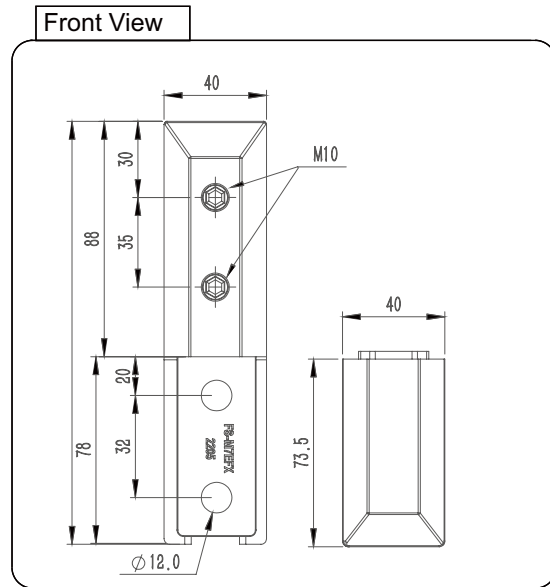

Product Info.	
Finish	Code
Polish	FS-M7EM
Satin	FS-M7ES
Texture Black	FS-M7EB
White	FS-M7EW

Drawing ID
FS-M7EX

MATERIAL:
Duplex 2205 Stainless Steel

CATALOGUE AND DESCRIPTION:

- > Glass Fixing System
- > Mini Friction Edge Mount Spigot
- > Suitable for 12mm Glass