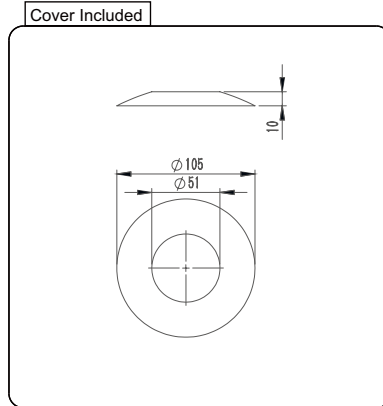

Product Info.	
Finish	Code
Polish	FS-RCM
Satin	FS-RCS
Texture Black	FS-RCB

Front View

Side View

Drawing ID
FS-RCX

MATERIAL:
Duplex 2205 Stainless Steel

CATALOGUE AND DESCRIPTION:

- > Glass Fixing System
- > Round Friction Core Drill Spigot
- > Suitable for 12mm Glass