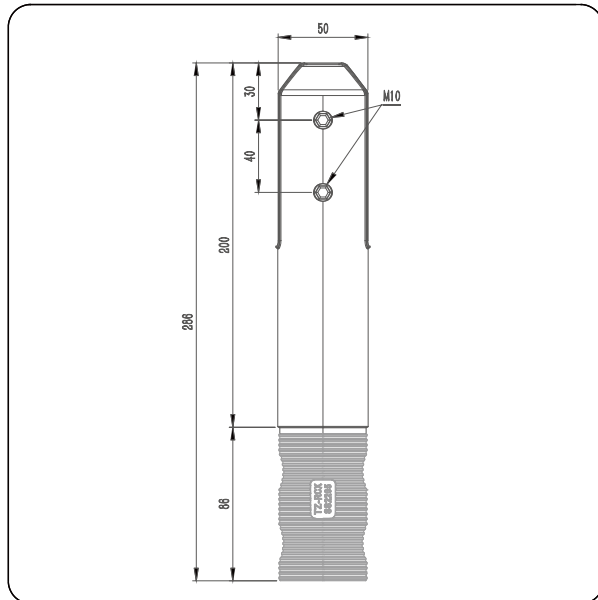

Product Info.	
Finish	Code
Polish	FS-RCM
Satin	FS-RCS
Texture Black	FS-RCB

Front View

Side View

Drawing ID
FS-RCX

MATERIAL:
Duplex 2205 Stainless Steel

CATALOGUE AND DESCRIPTION:

- > Glass Fixing System
- > Round Friction Core Drill Spigot
- > Suitable for 12mm Glass