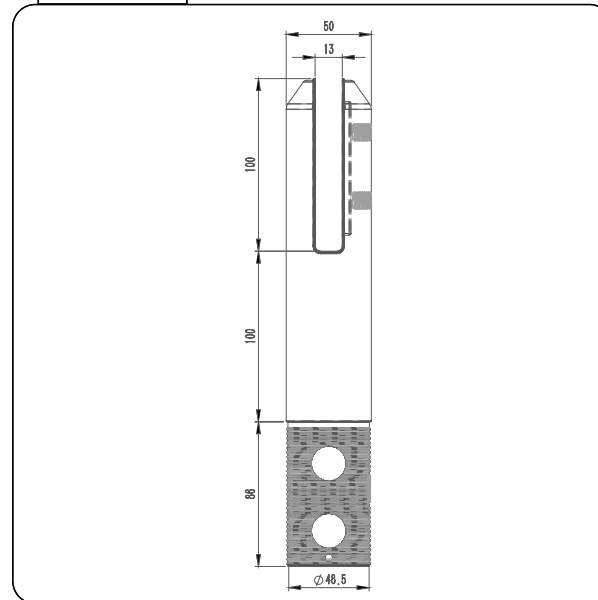

Product Info.	
Finish	Code
Polish	FS-RCM
Satin	FS-RCS
Texture Black	FS-RCB

Front View

Side View

Drawing ID
FS-RCX

MATERIAL:
Duplex 2205 Stainless Steel

CATALOGUE AND DESCRIPTION:

- > Glass Fixing System
- > Round Friction Core Drill Spigot
- > Suitable for 12mm Glass