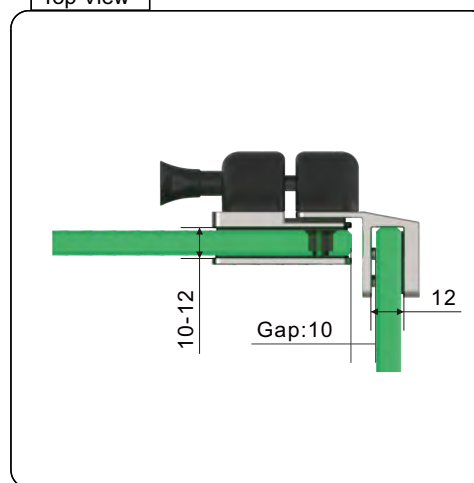

Pool Side

Back View

Top View

**Product Info.**

Finish	Code
Polish	PGL-90EM
Satin	PGL-90ES
Texture Black	PGL-90EB
White	PGL-90EW
Brush Brass	PGL-90EBB
Monument	PGL-90EMG

**MATERIAL:**

Duplex 2205 Stainless Steel

**CATALOGUE AND DESCRIPTION:**

- > Pool Gate Hardware
- > Glass Gate Latch

**NOTES:**

This drawing and or specification is the property of Silver Stone Hardware Pty Ltd - and must be returned to them on request. Unauthorised use may result in Legal Action. Its contents must not be made public, nor copied, nor used directly or indirectly in any way.