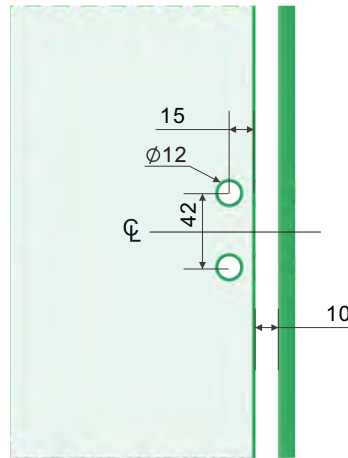

Pool Side

Back View

Top View

**Product Info.**

Finish	Code
Polish	PGL-90EM
Satin	PGL-90ES
Texture Black	PGL-90EB
White	PGL-90EW
Brush Brass	PGL-90EBB
Monument	PGL-90EMG

**MATERIAL:**

Duplex 2205 Stainless Steel