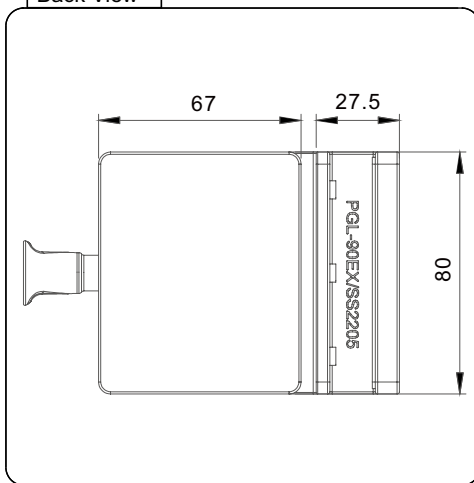

Pool Side

Back View

Top View

**Product Info.**

Finish	Code
Polish	PGL-90EM
Satin	PGL-90ES
Texture Black	PGL-90EB
White	PGL-90EW
Brush Brass	PGL-90EBB
Monument	PGL-90EMG

**MATERIAL:**

Duplex 2205 Stainless Steel

**CATALOGUE AND DESCRIPTION:**

- > Pool Gate Hardware
- > Glass Gate Latch

**NOTES:**

This drawing and or specification is the property of Silver Stone Hardware Pty Ltd - and must be returned to them on request. Unauthorised use may result in Legal Action. Its contents must not be made public, nor copied, nor used directly or indirectly in any way.