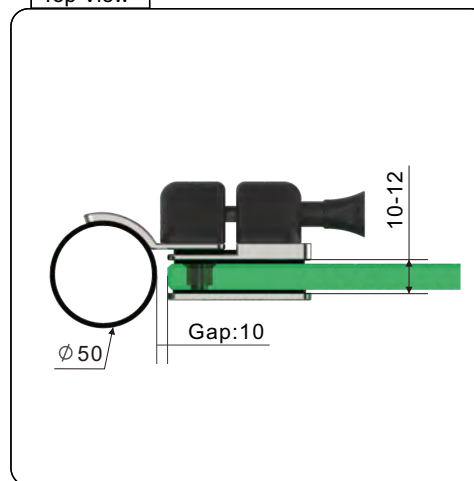

Pool Side

Back View

Top View

Product Info.

Finish	Code
Polish	PGL-RM
Satin	PGL-RS
Texture Black	PGL-RB
White	PGL-RW
Brush Brass	PGL-RBB
Monument	PGL-RMG

MATERIAL:

Duplex 2205 Stainless Steel

CATALOGUE AND DESCRIPTION: