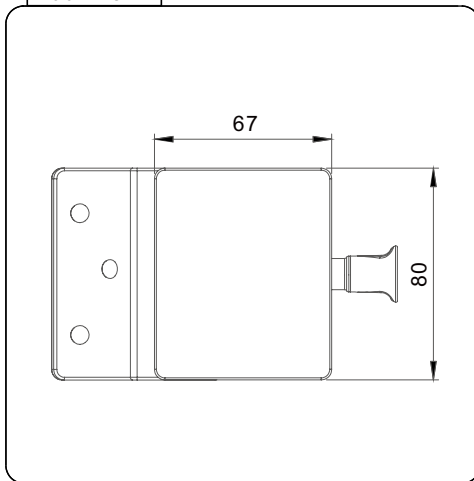

Pool Side

Back View

Top View

Product Info.

Finish	Code
Polish	PGL-RM
Satin	PGL-RS
Texture Black	PGL-RB
White	PGL-RW
Brush Brass	PGL-RBB
Monument	PGL-RMG

MATERIAL:

Duplex 2205 Stainless Steel

CATALOGUE AND DESCRIPTION: