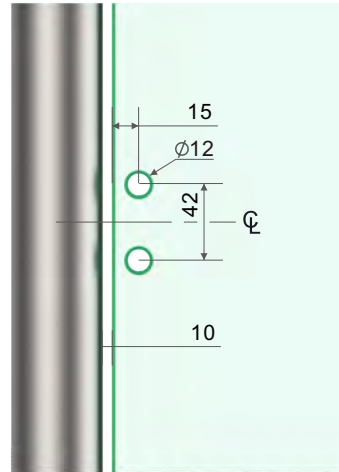

Pool Side

Back View

Top View

Product Info.

Finish	Code
Polish	PGL-RM
Satin	PGL-RS
Texture Black	PGL-RB
White	PGL-RW
Brush Brass	PGL-RBB
Monument	PGL-RMG

MATERIAL:

Duplex 2205 Stainless Steel

CATALOGUE AND DESCRIPTION:

- > Pool Gate Hardware
- > Glass Gate Latch

NOTES:

This drawing and or specification is the property of Silver Stone Hardware Pty Ltd - and must be returned to them on request. Unauthorised use may result in Legal Action. Its contents must not be made public, nor copied, nor used directly or indirectly in any way.