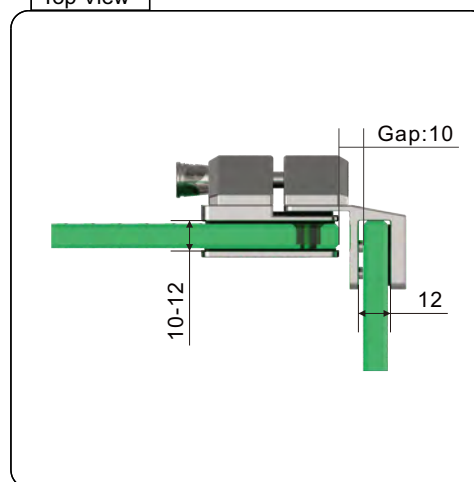

Pool Side

Back View

Top View

Product Info.

Finish	Code
Polish	PGL-90EM
Satin	PGL-90ES
Texture Black	PGL-90EB
White	PGL-90EW
Brush Brass	PGL-90EBB
Monument	PGL-90EMG

MATERIAL:

Duplex 2205 Stainless Steel

CATALOGUE AND DESCRIPTION:

- > Pool Gate Hardware
- > Glass Gate Latch

NOTES:

This drawing and or specification is the property of Silver Stone Hardware Pty Ltd - and must be returned to them on request. Unauthorised use may result in Legal Action. Its contents must not be made public, nor copied, nor used directly or indirectly in any way.