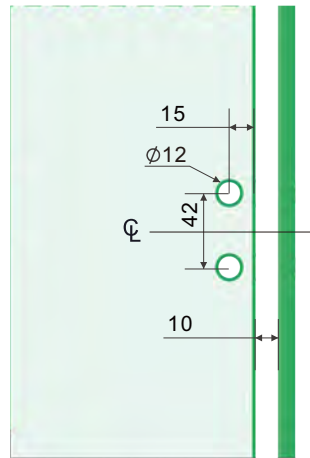

Pool Side

Back View

Top View

Product Info.

Finish	Code
Polish	PGL-90EM
Satin	PGL-90ES
Texture Black	PGL-90EB
White	PGL-90EW
Brush Brass	PGL-90EBB
Monument	PGL-90EMG

MATERIAL:

Duplex 2205 Stainless Steel

CATALOGUE AND DESCRIPTION: