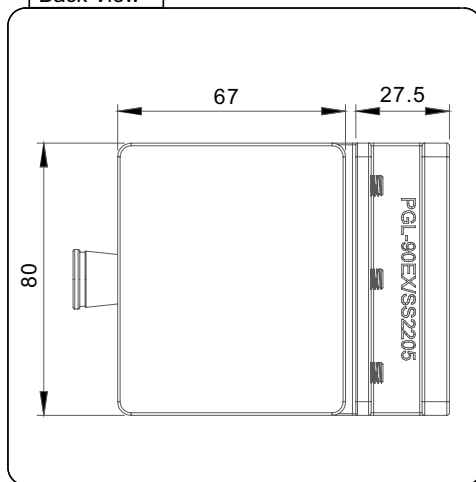

Pool Side

Back View

Top View

Product Info.

Finish	Code
Polish	PGL-90EM
Satin	PGL-90ES
Texture Black	PGL-90EB
White	PGL-90EW
Brush Brass	PGL-90EBB
Monument	PGL-90EMG

MATERIAL:

Duplex 2205 Stainless Steel

CATALOGUE AND DESCRIPTION: