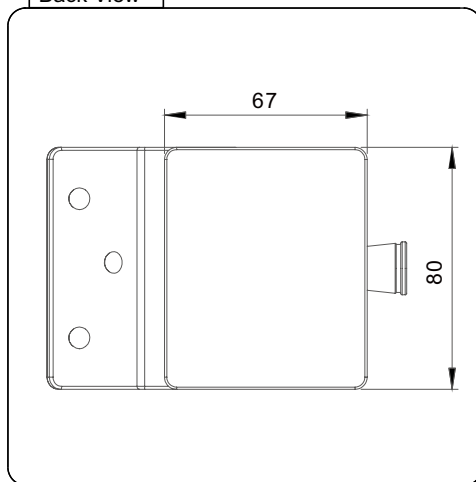

Pool Side

Back View

Top View

Product Info.

Finish	Code
Polish	PGL-RM
Satin	PGL-RS
Texture Black	PGL-RB
White	PGL-RW
Brush Brass	PGL-RBB
Monument	PGL-RMG

MATERIAL:

Duplex 2205 Stainless Steel

CATALOGUE AND DESCRIPTION: