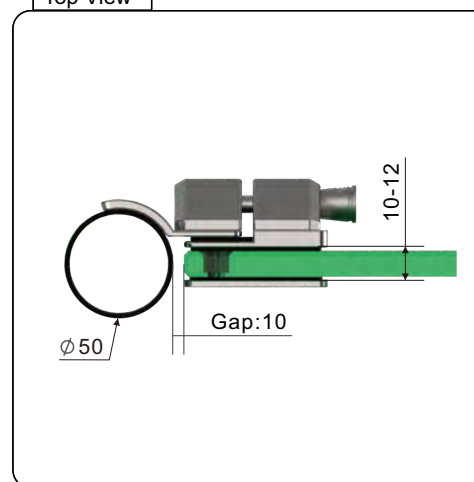

Pool Side

Back View

Top View

Product Info.

Finish	Code
Polish	PGL-RM
Satin	PGL-RS
Texture Black	PGL-RB
White	PGL-RW
Brush Brass	PGL-RBB
Monument	PGL-RMG

MATERIAL:

Duplex 2205 Stainless Steel

CATALOGUE AND DESCRIPTION:

- > Pool Gate Hardware
- > Glass Gate Latch

NOTES:

This drawing and or specification is the property of Silver Stone Hardware Pty Ltd - and must be returned to them on request. Unauthorised use may result in Legal Action. Its contents must not be made public, nor copied, nor used directly or indirectly in any way.