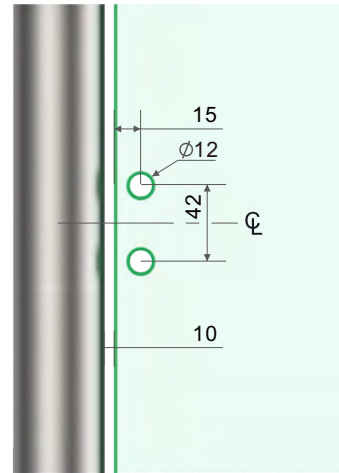

Pool Side

Back View

Top View

Product Info.

Finish	Code
Polish	PGL-RM
Satin	PGL-RS
Texture Black	PGL-RB
White	PGL-RW
Brush Brass	PGL-RBB
Monument	PGL-RMG

MATERIAL:

Duplex 2205 Stainless Steel

CATALOGUE AND DESCRIPTION:

- > Pool Gate Hardware
- > Glass Gate Latch

NOTES:

This drawing and or specification is the property of Silver Stone Hardware Pty Ltd - and must be returned to them on request. Unauthorised use may result in Legal Action. Its contents must not be made public, nor copied, nor used directly or indirectly in any way.