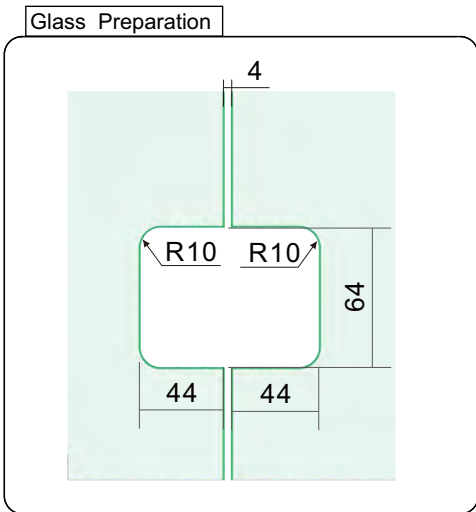

Drawing ID
SH-180X

Product Info.	
Finish	Code
Polish Chrome	SH-180PC
Polish Gold	SH-180PG
Matte Black	SH-180MB
Matte White	SH-180MW
Brush Nickel	SH-180BN
Brush Brass	SH-180BB
Satin Chrome	SH-180SC
Rose Gold	SH-180GRG
Brush Rose Gold	SH-180BRG
Gun Metal	SH-180GM
Brush Gun Metal	SH-180BGM

**MATERIAL:**

Solid Brass

**CATALOGUE AND DESCRIPTION:**

- > Pool Gate Hardware
- > Hinge
- > Glass to Glass 180° Hinge

**NOTES:**

This drawing and or specification is the property of Silver Stone Hardware Pty Ltd - and must be returned to them on request. Unauthorised use may result in Legal Action. Its contents must not be made public, nor copied, nor used directly or indirectly in any way.