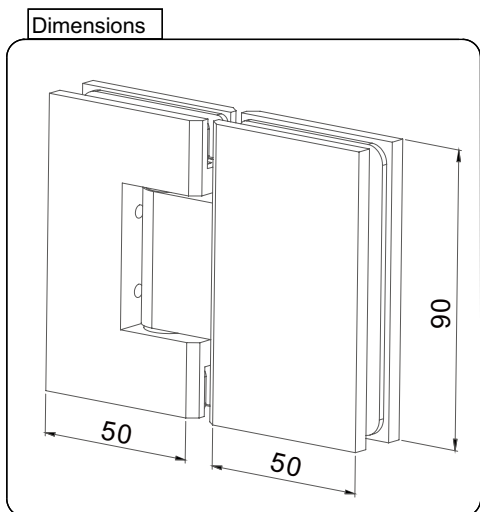

**MATERIAL:**

Solid Brass

**CATALOGUE AND DESCRIPTION:**

- > Pool Gate Hardware
- > Hinge
- > Glass to Glass 180° Hinge

**NOTES:**

This drawing and or specification is the property of Silver Stone Hardware Pty Ltd - and must be returned to them on request. Unauthorised use may result in Legal Action. Its contents must not be made public, nor copied, nor used directly or indirectly in any way.