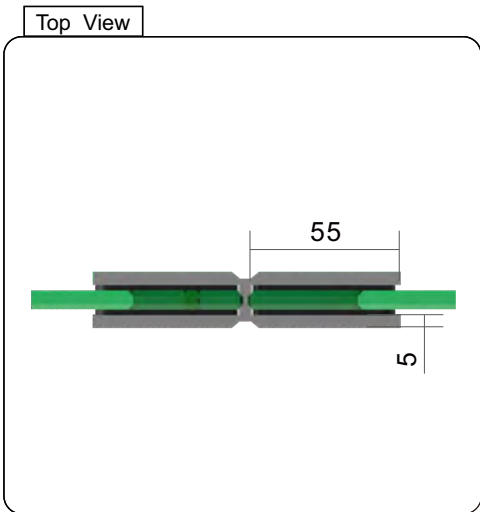

Drawing ID
SH-180X

Product Info.	
Finish	Code
Polish Chrome	SH-180PC
Polish Gold	SH-180PG
Matte Black	SH-180MB
Matte White	SH-180MW
Brush Nickel	SH-180BN
Brush Brass	SH-180BB
Satin Chrome	SH-180SC
Rose Gold	SH-180GRG
Brush Rose Gold	SH-180BRG
Gun Metal	SH-180GM
Brush Gun Metal	SH-180BGM

**MATERIAL:**

Solid Brass

**CATALOGUE AND DESCRIPTION:**

- > Pool Gate Hardware
- > Hinge
- > Glass to Glass 180° Hinge

**NOTES:**

This drawing and or specification is the property of Silver Stone Hardware Pty Ltd - and must be returned to them on request. Unauthorised use may result in Legal Action. Its contents must not be made public, nor copied, nor used directly or indirectly in any way.